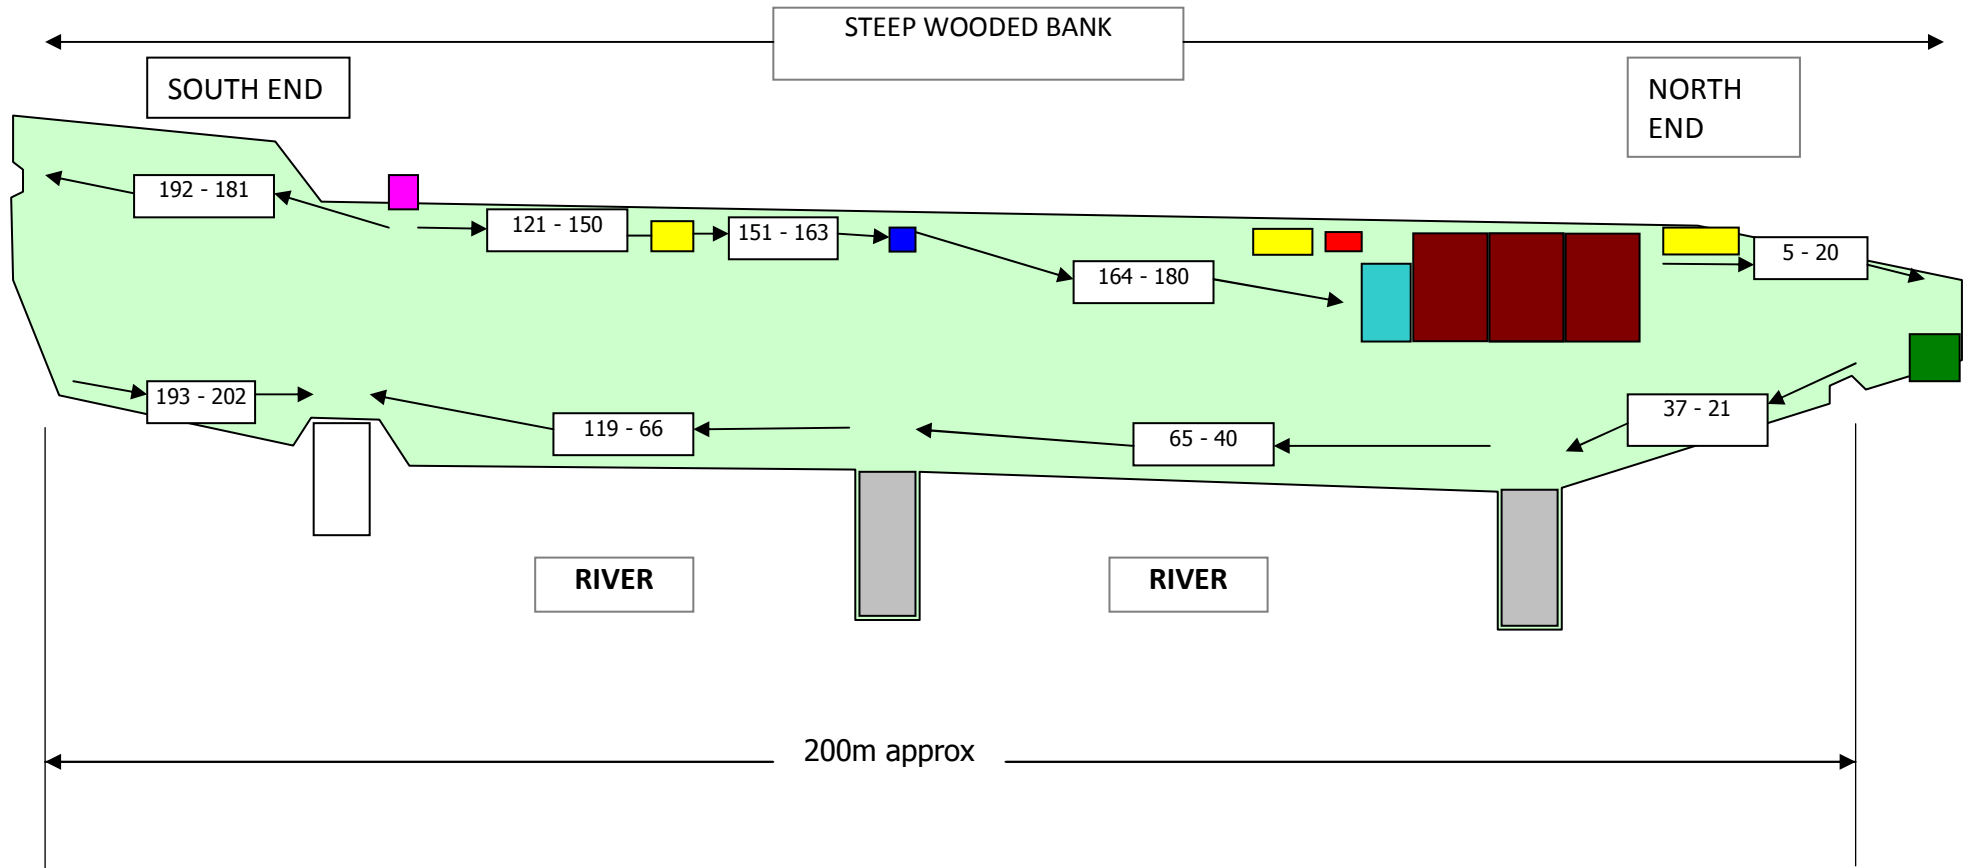

DSC Boat Park Layout

	gate 'Fairholme'		inflam store
	Topper racks		washdown area
	winch		clubhouse
	concrete slips		starters hut

Orig Rob Adams 22/11/06
 Rev 2 JCP 2/1/2011

NOT TO SCALE